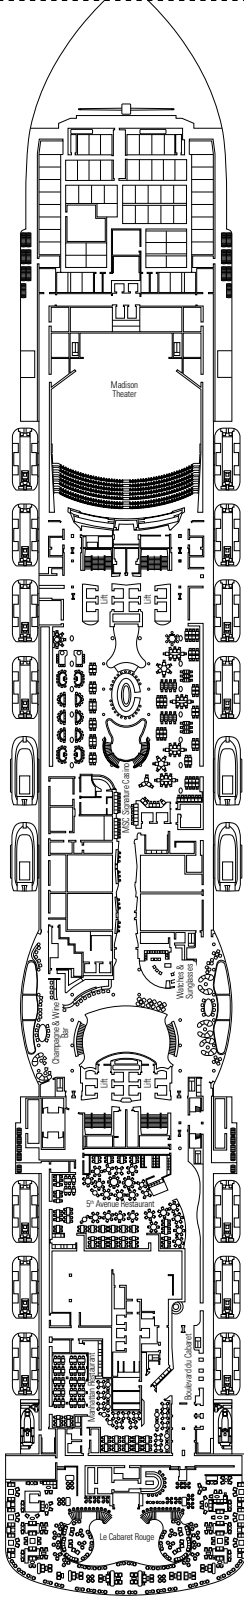

DECK 7 NUGGET POINT