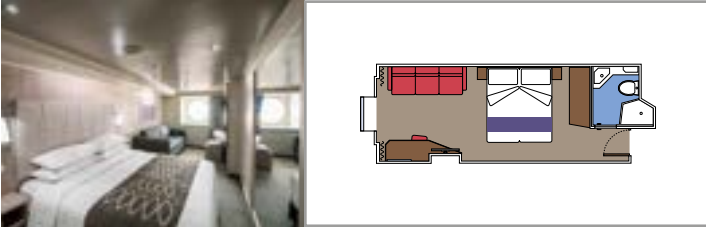

OCEAN VIEW

INCLUDED FACILITIES

Window with sea view

Comfortable double bed or single beds (on request)

Bathroom with shower, vanity area with hairdryer

Interactive TV, telephone, safe, minibar and air conditioning

Wifi connection available (for a fee)

DELUXE OCEAN VIEW

OR1

≈17 5 4

› Low deck location

The images are representative only. Size, layout and furniture may vary (within the same cabin category).

Cabin size (m²)

Balcony size (m²)

Deck location

Accommodating up to