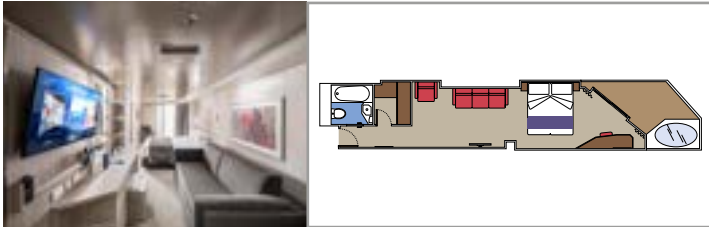

PREMIUM SUITE AUREA WITH WHIRLPOOL

SLW

≈28
≈7
9-15
5

- > Balcony with private whirlpool bath
- > Sitting area with sofa
- > Spacious wardrobe