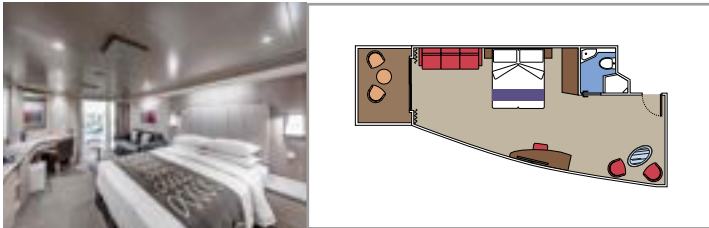

PREMIUM SUITE AUREA

SL1

≈26-32
≈9-14
9-15
4

- > Sitting area with sofa
- > Spacious wardrobe