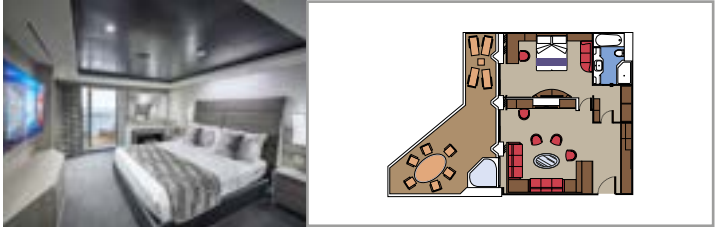

**MSC YACHT CLUB ROYAL SUITE YC3**

 ≈62
  ≈33
  16
  4

- › Balcony with private whirlpool bath and dining table
- › Separate living area and dining room
- › Walk-in wardrobes

**MSC YACHT CLUB DELUXE GRAND SUITE YCP**