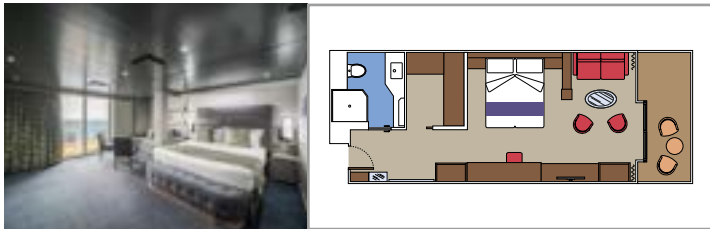

MSC YACHT CLUB DELUXE GRAND SUITE YCP

≈31-43
≈8-21
16-19
5

- › Located on the top deck (except cabins 18019, 18018, 16027 and 16020).
- › Spacious balcony
- › Living area
- › Walk-in wardrobe