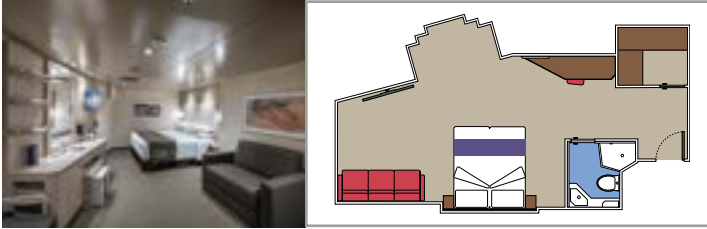

INTERIOR

INCLUDED FACILITIES

Comfortable double bed or single beds (on request)*

Bathroom with shower, vanity area with hairdryer

Interactive TV, telephone, safe, minibar and air conditioning

Wifi connection available (for a fee)

* Some cabins for guests with disabilities or reduced mobility have twin beds that can't be converted into double beds.

PREMIUM INTERIOR

IL1

≈28
10
5