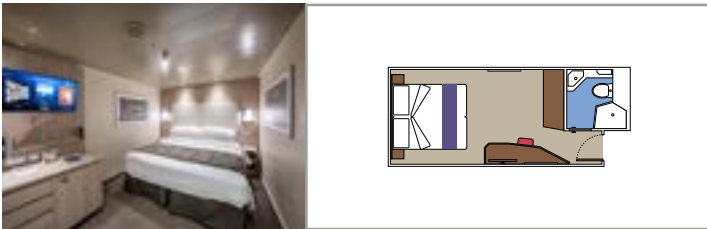

DELUXE INTERIOR

IR1

≈14
5-10
4

› Low deck location

The images are representative only. Size, layout and furniture may vary (within the same cabin category).

Cabin size (m²)

Balcony size (m²)

Deck location

Accommodating up to