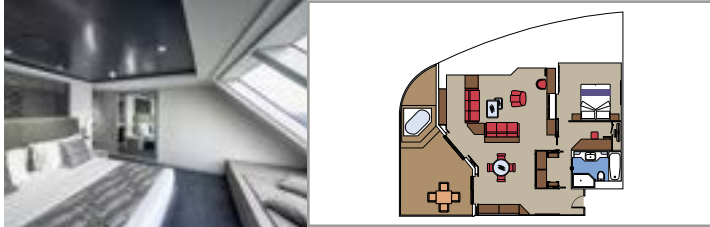

INCLUDED FACILITIES

- Luxury suites with premium interiors
- Some Suites have balcony with private whirlpool
- Spacious wardrobe
- Comfortable double bed or single beds (on request)
- Bathroom with shower and/or bathtub, vanity area with hairdryer
- Interactive TV, telephone, safe, mini bar and air conditioning
- Wifi connection included

MSC YACHT CLUB OWNER'S SUITE YC4

≈98
≈25
19
4

- › Large balcony with private whirlpool bath and outdoor living area
- › Separate living area and dining room
- › Walk-in wardrobe and luggage storage
- › Panoramic glass wall