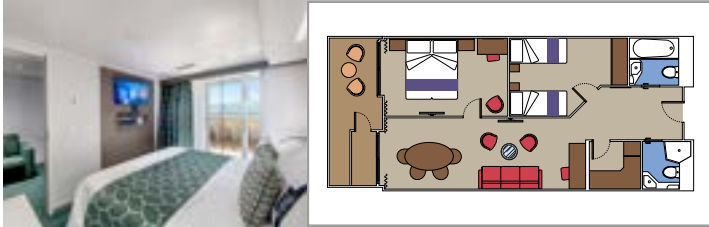

- › Sitting area with sofa
- › Spacious wardrobe

**MSC YACHT CLUB INTERIOR SUITE YIN**

 ≈21
  16-19
  2

- › Spacious wardrobe

The images are representative only. Size, layout and furniture may vary (within the same cabin category).

## INCLUDED FACILITIES

- Some Suites have balcony with private whirlpool
- Sitting area with sofa
- Spacious wardrobe
- Comfortable double bed or single beds (on request)
- Bathroom with shower or bathtub, vanity area with hairdryer
- Interactive TV, telephone, safe, minibar and air conditioning
- Wifi connection available (for a fee)

### TWO-BEDROOM GRAND SUITE AUREA

SD

 ≈49
  ≈17
  11-14
  6

- > Sitting area with sofa or separate living area
- > Two bathrooms, one with bathtub and one with shower, vanity areas with hairdryers
- > 2 bedrooms, one with double bed and one with two single beds
- > Walk-in wardrobe

### GRAND SUITE AUREA

SX

 ≈35-49
  ≈10-21
  9-13
  5

- > Sitting area with sofa or separate living area
- > Walk-in wardrobe