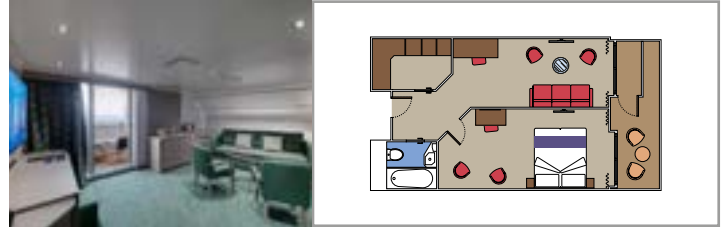

### TWO-BEDROOM GRAND SUITE AUREA

SD

 ≈49
  ≈17
  11-14
  6

- > Sitting area with sofa or separate living area
- > Two bathrooms, one with bathtub and one with shower, vanity areas with hairdryers
- > 2 bedrooms, one with double bed and one with two single beds
- > Walk-in wardrobe

### GRAND SUITE AUREA

SX

 ≈35-49
  ≈10-21
  9-13
  5

- > Sitting area with sofa or separate living area
- > Walk-in wardrobe