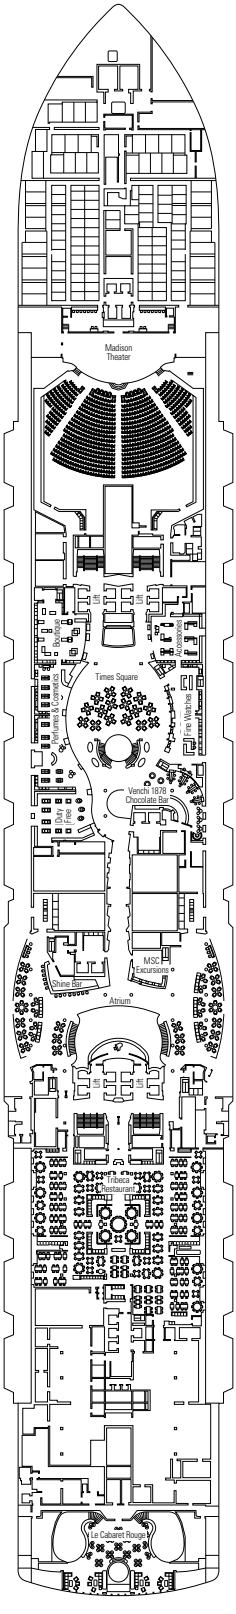

DECK 6 GREEN POINT