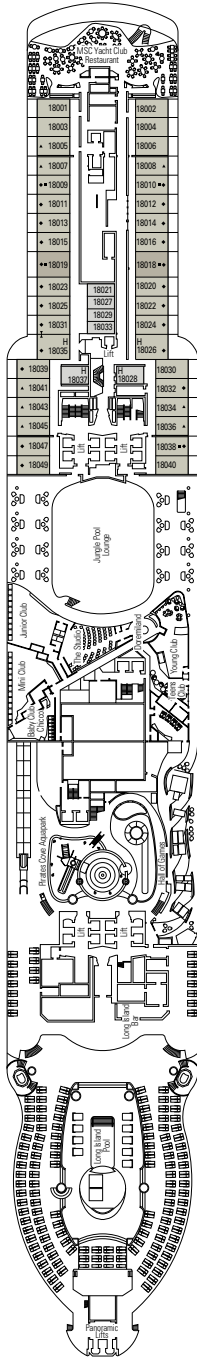

DECK 15
CAPE BYRON

DECK 16
BOSTON LIGHT

DECK 18
BELL ROCK

DECK 19
LANTERNA DI GENOVA

DECK 20
LA JUMENT