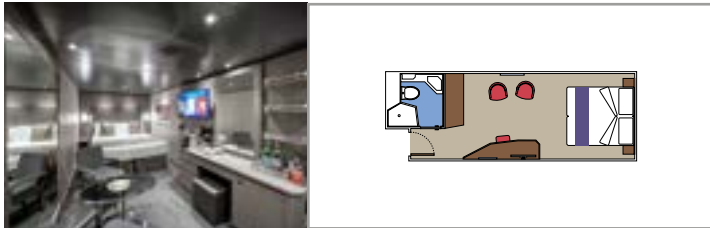

- › Sitting area with sofa
- › Spacious wardrobe

**MSC YACHT CLUB INTERIOR SUITE YIN**

 ≈21
  16-19
  2

- › Spacious wardrobe

The images are representative only. Size, layout and furniture may vary (within the same cabin category).