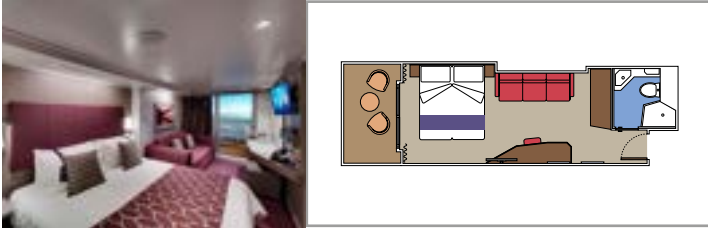

BALCONY

INCLUDED FACILITIES

Balcony*

Sitting area with sofa

Comfortable double bed or single beds (on request)

Bathroom with shower or bathtub, vanity area with hairdryer

Interactive TV, telephone, safe, minibar and air conditioning

Wifi connection available (for a fee)

*Some cabins have a metal balcony front, instead of glass.

BALCONY AUREA

BA

≈17
≈5-9
9-15
4

› Best ship position