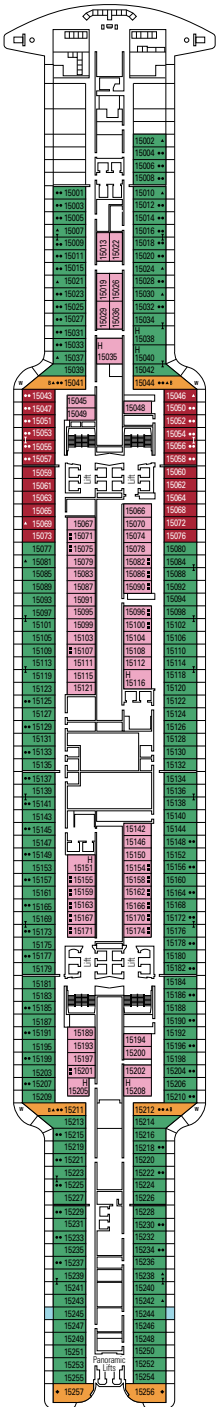

DECK 15
CAPE BYRON

DECK 16
BOSTON LIGHT

DECK 18
BELL ROCK

DECK 19
LANTERNA DI GENOVA

DECK 20
LA JUMENT