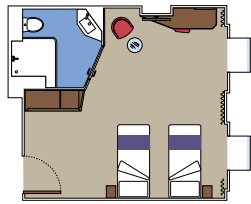

OCEAN VIEW

Available in:

- › **Deluxe Ocean View (OR1)**
  cabin size 26m²; low deck location (deck 5)