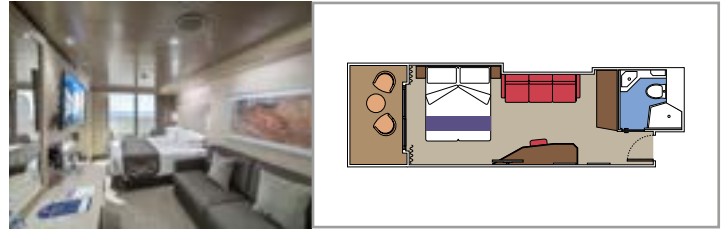

DELUXE BALCONY

BR2

≈16-17
≈5-6
11-12
4

› Medium deck location