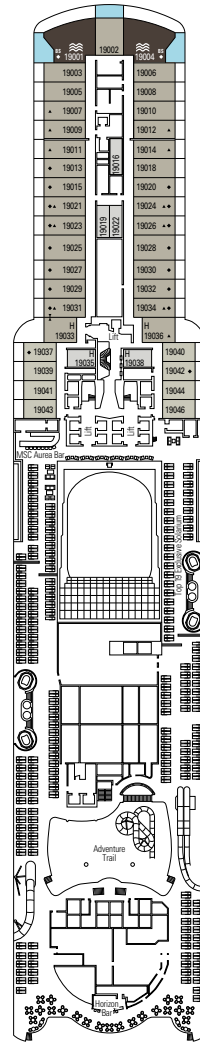

DECK 15
CAPE BYRON

DECK 16
BOSTON LIGHT

DECK 18
BELL ROCK

DECK 19
LANTERNA DI GENOVA

DECK 20
LA JUMENT