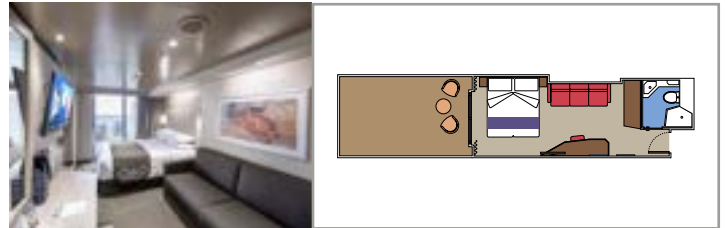

### PREMIUM SUITE AUREA WITH TERRACE

SLT

 ≈28
  ≈38
  9
  2

- > Sitting area with sofa
- > Spacious wardrobe

### PREMIUM SUITE AUREA

SL1

 ≈26-32
  ≈9-14
  9-15
  4

- > Sitting area with sofa
- > Spacious wardrobe

### JUNIOR SUITE AUREA

SM

 ≈17
  ≈16
  9
  4

- > Sitting area with sofa
- > Spacious wardrobe

The images are representative only. Size, layout and furniture may vary (within the same cabin category).

 Cabin size (m<sup>2</sup>)