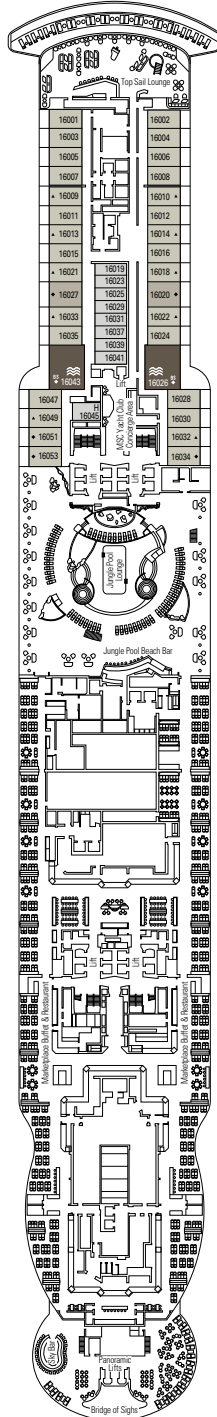

DECK 15
CAPE BYRON

DECK 16
BOSTON LIGHT

DECK 18
BELL ROCK

DECK 19
LANTERNA DI GENOVA

DECK 20
LA JUMENT