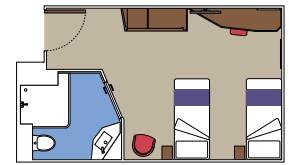

INTERIOR

Available in:

- › **Deluxe Interior (IR2)**
  cabin size 16-21m²; deck 5-15

Some cabins for guests with disabilities or reduced mobility have twin beds that can't be converted into double beds. The images are representative only; the size, layout and furniture may vary (within the same cabin category).

FACILITIES FOR GUESTS WITH DISABILITIES OR REDUCED MOBILITY

Cabin door width	90 cm
Bathroom door width	88 cm
Size of cabin (floor space)	from 16 to ≈ 33 m²
Size of bathroom	4 m², except cabins 9093 (2 m²) and 14233 (3 m²)
Is there a fold-down seat in the shower?	Yes
Height of seat from the floor	44 cm
Does the WC seat have grab rails?	Yes
Are wheelchairs available on board?	In limited numbers*
Are all decks/public areas accessible?	Yes
Are all lifeboats wheelchair-accessible?	No**
Do the lifts have deck indicators?	Visual - Audio & Braille; Braille on hand rails at stair landings, cabin doors, and directional signs
Can severely visually impaired/blind guests be catered for on the cruise?	Only with full-time carer

* Only for embarkation, disembarkation and emergencies.

** In the event of an emergency, dedicated personnel will help guests with disabilities or reduced mobility to board lifeboats.