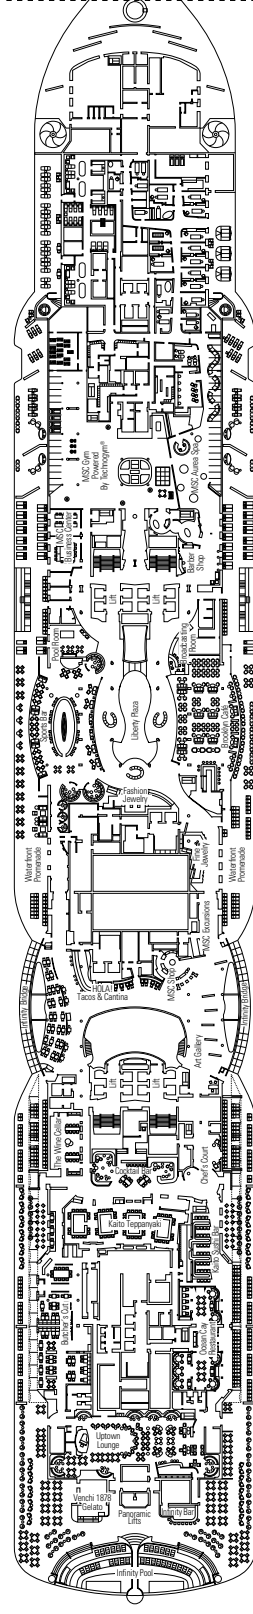

DECK 8 OCEAN CAY