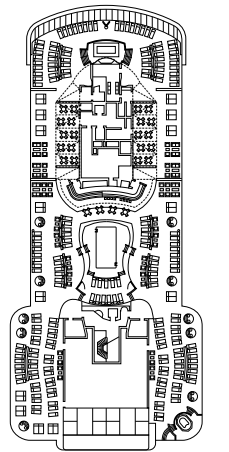

DECK 15
CAPE BYRON

DECK 16
BOSTON LIGHT

DECK 18
BELL ROCK

DECK 19
LANTERNA DI GENOVA

DECK 20
LA JUMENT