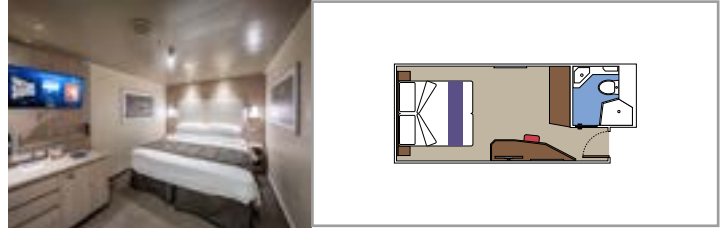

DELUXE INTERIOR

IR2

≈14-16
11-15
4

› Medium deck location